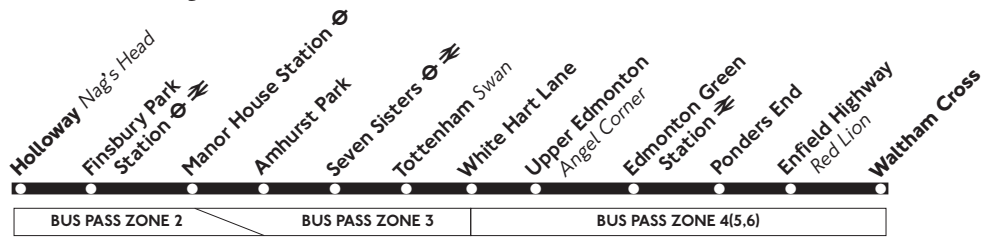

279

Holloway - Tottenham - Waltham Cross

Daily

(see below)

Mondays to Fridays

Holloway Parkhurst Road	---	---	---	---	0535	---	---	---	0555	---	---	---	---	0615	---	---	
Finsbury Park Station	---	---	---	---	0541	---	---	---	0601	---	---	---	---	0621	---	---	
Manor House Station	---	---	---	---	0544	---	0554	---	0604	---	---	0614	---	0624	---	0633	
Seven Sisters Station	---	---	---	---	0550	---	0600	---	0610	---	---	0621	---	0630	---	0640	
Upper Edmonton Angel Corner	---	---	---	Then	---	0601	---	0611	---	0621	---	---	0631	---	0642	0652	
Edmonton Green Station	G	G	G	every	G	0605	G	0615	G	0625	G	G	0635	G	0646	G	0656
Ponders End Southbury Road	0444	0454	0504	6-8	0610	0613	0618	0623	0628	0633	0637	0641	0644	0650	0655	0700	0705
Enfield Highway Red Lion	0448	0458	0508	minutes	0614	0617	0622	0627	0633	0638	0642	0646	0649	0655	0700	0705	0710
Waltham Cross Bus Station	0455	0505	0515	until	0621	0624	0629	0634	0640	0645	0649	0653	0656	0702	0707	0712	0717
Holloway Parkhurst Road	---	0632	---	---	0646	---	---	0657	Then about	---	---	1955	---	---	2005	2105	
Finsbury Park Station	---	0639	---	---	0653	---	---	0704	every	---	---	2002	---	---	2012	2112	
Manor House Station	---	0642	---	0649	---	0656	0702	0707	12 minutes	---	---	2006	---	2011	2016	Then 2116	
Seven Sisters Station	---	0649	---	0656	---	0703	0709	0714	from Holloway	---	---	2013	---	2018	2023	every 2123	
Upper Edmonton Angel Corner	---	0701	---	0708	---	0715	0721	0727	and every	---	---	2026	---	2031	2036	10 2126	
Edmonton Green Station	G	0705	G	0712	G	0719	0726	G	0735	6 minutes	---	2030	G	2035	2040	mins 2140	
Ponders End Southbury Road	0710	0714	0718	0721	0725	0729	0737	0741	0744	from	---	2040	2045	2045	2050	until 2150	
Enfield Highway Red Lion	0715	0719	0723	0726	0731	0736	0744	0748	0751	Manor House	---	2044	2049	G	2054	2154	
Waltham Cross Bus Station	0722	0727	0732	0737	0742	0747	0755	0759	0802	until	---	2052	2057	---	2102	2202	

Mondays to Fridays - continued

Holloway Parkhurst Road	2115	Then about	2335	2346	---	0034	---	---	---	---	---	---	0535	---	---	
Finsbury Park Station	2122	every	2341	2352	---	0040	---	---	---	---	---	---	0541	---	---	
Manor House Station	2126	10 mins	2344	2355	Then	0043	---	---	---	---	---	---	0544	---	0554	
Seven Sisters Station	2133	(every	2350	0001	every	0049	---	---	---	---	---	Then	0556	---	0600	
Upper Edmonton Angel Corner	2140	4-10 mins	0001	0012	12	0100	---	---	---	---	---	Then	0601	---	0611	
Edmonton Green Station	2150	from	0005	0016	minutes	0104	G	G	G	G	G	Then	0605	G	0615	
Ponders End Southbury Road	2200	Ponders	0013	0024	until	0112	0444	0454	0504	0514	0524	8	0607	0613	0618	0623
Enfield Highway Red Lion	2204	End)	0017	0028	---	0116	0448	0458	0508	0518	0528	mins	0611	0617	0622	0627
Waltham Cross Bus Station	2212	until	0024	0035	---	0123	0455	0505	0515	0525	0535	until	0618	0624	0629	0634

Saturdays (also Good Friday)