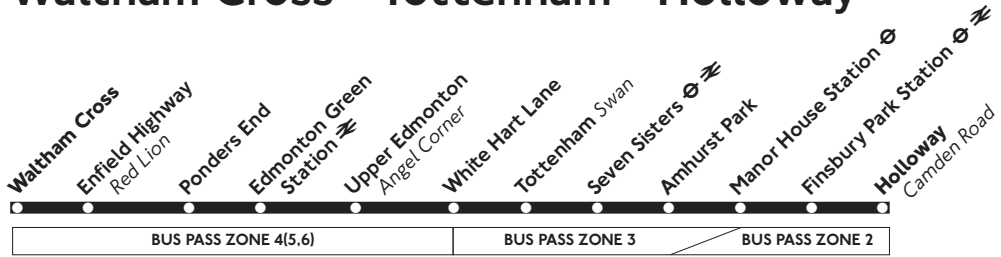

279

Waltham Cross - Tottenham - Holloway

Daily

Mondays to Fridays

Waltham Cross Bus Station	---	0500	0510	0520	0528	0536	0542	0548	0554	0600	0606	---	0612	---	0618	0623	0628	0633
Enfield Highway Red Lion	G	0507	0517	0527	0535	0543	0549	0555	0601	0607	0613	G	0619	G	0626	0631	0636	0641
Ponders End Southbury Road	0451	0511	0521	0531	0539	0547	0553	0559	0605	0611	0617	0620	0623	0627	0631	0636	0641	0646
Edmonton Green Station	0459	0519	0529	0539	0547	0555	0601	0607	0613	0619	0625	0628	0632	0636	0640	0645	0650	0655
Upper Edmonton Angel Corner	0502	0522	0532	0542	0550	0558	0604	0610	0616	0622	0628	0632	0636	0640	0644	0649	0654	0659
Seven Sisters Station	0511	0531	0541	0551	0559	0607	0613	0619	0627	0634	0642	0646	0650	0654	0658	0703	0708	0713
Manor House Station	0518	0538	0548	0558	0606	0614	0622	0629	0637	0644	0652	0656	0700	0704	0708	0713	0718	0724
Finsbury Park Station	0521	0541	---	0601	---	0617	---	0632	---	0647	0655	---	0703	---	0712	---	0723	---
Holloway Camden Road	0525	0545	---	0605	---	0621	---	0636	---	0651	0659	---	0707	---	0717	---	0729	---
Waltham Cross Bus Station	0638	Then			1922	Then			2352	2359	0009	0029	0052	0104	0128			
Enfield Highway Red Lion	0646	about			1931	about			2359	0006	0016	0036	0059	0111	0135			
Ponders End Southbury Road	0651	every			1935	every			0003	0010	0020	0040	0103	0115	0139			
Edmonton Green Station	0700	6 minutes to			1945	5-10 minutes to			0011	G	G	G	G	G	G			
Upper Edmonton Angel Corner	0704	Manor House			1949	Ponders End			0014	---	---	---	---	---				
Seven Sisters Station	0718	Station and about			2000	and about			0023	---	---	---	---	---				
Manor House Station	0730	every 12 minutes			2008	every 10 minutes			0030	---	---	---	---	---				
Finsbury Park Station	0735	to Holloway			2012	to Holloway			0033	---	---	---	---	---				
Holloway Camden Road	0741	until			2016	until			0037	---	---	---	---	---				